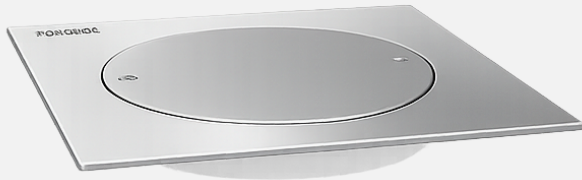

STAINLESS STEEL FLOOR CLEANOUT
MODEL NO: **RS-FC150S**

- ✓ **PRODUCT DESCRIPTION:** Stainless Steel 304 Floor Cleanout, Square top with locked cover top fitted with gasket.
- ✓ **CRITICAL TO QUALITY (CTQ) DIMENSION :**

Model	Nominal Size (A)	E (Outlet Size)	B	C	D
RS-FC150S-4	150 × 150	102	114	111	18
RS-FC150S-3	150 × 150	75	114	111	18

✓ **LIST OF COMPONENTS :**

Item	Material (Standard)	Material (Option)
Body	SS304	SS316
Cover Top	SS304	SS316
Gasket	Rubber	
Screw	SS304	—
Finish Type	Matt	Mirror