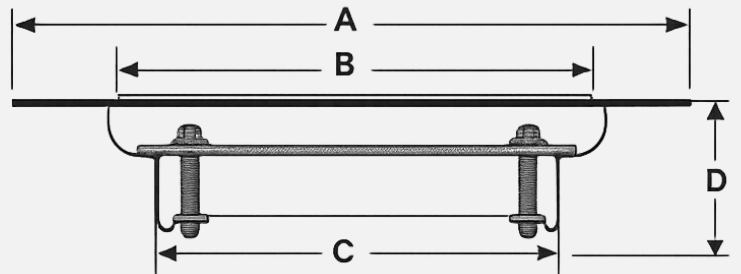

STAINLESS STEEL FLOOR CLEANOUT
MODEL NO: **RS-FC150S**

- ✓ **PRODUCT DESCRIPTION:** Stainless Steel 304 Floor Cleanout, Square top with locked cover top fitted with gasket.
- ✓ **CRITICAL TO QUALITY (CTQ) DIMENSION :**

Model	Nominal Size (A)	E (Outlet Size)	B	C	D
RS-FC150S-4	150 × 150	102	114	111	18
RS-FC150S-3	150 × 150	75	114	111	18

✓ **LIST OF COMPONENTS :**

Item	Material (Standard)	Material (Option)
Body	SS304	SS316
Cover Top	SS304	SS316
Gasket	Rubber	
Screw	SS304	—
Finish Type	Matt	Mirror