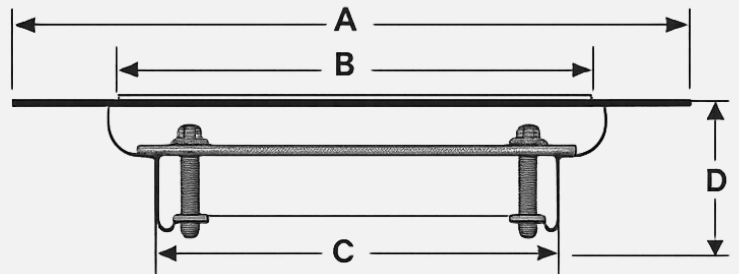

STAINLESS STEEL FLOOR CLEANOUT
MODEL NO: **RS-FC150S**

- ✓ **PRODUCT DESCRIPTION:** Stainless Steel 304 Floor Cleanout, Square top with locked cover top fitted with gasket.
- ✓ **CRITICAL TO QUALITY (CTQ) DIMENSION :**

Model	Nominal Size (A)	E (Outlet Size)	B	C	D
RS-FC150S-4	150 × 150	102	114	111	18
RS-FC150S-3	150 × 150	75	114	111	18

✓ **LIST OF COMPONENTS :**

Item	Material (Standard)	Material (Option)
Body	SS304	SS316
Cover Top	SS304	SS316
Gasket	Rubber	
Screw	SS304	—
Finish Type	Matt	Mirror