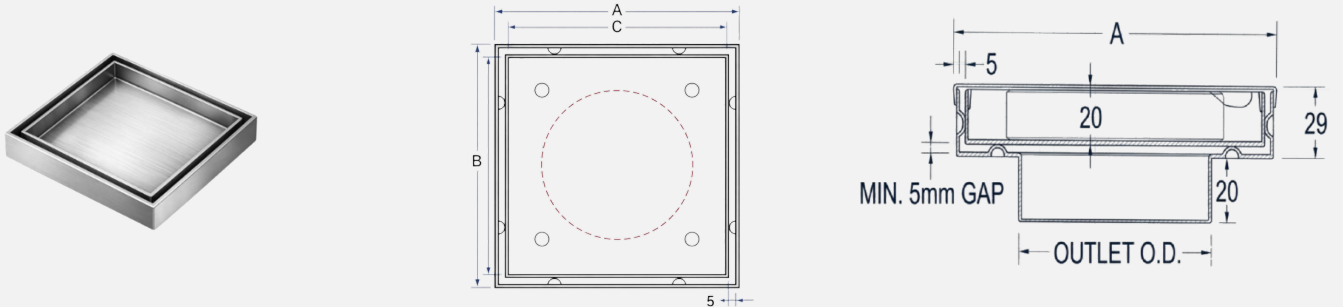

STAINLESS STEEL RECESSED TYPE FLOOR DRAIN
MODEL NO: **RS-FDSR**

PRODUCT DESCRIPTION: 150 mm square floor drain with bottom outlet, Stainless Steel top (recessed) cover and body, light duty.

✓ **CRITICAL TO QUALITY (CTQ) DIMENSION :**

Model	Nominal Size (AXB)	E (Outlet Size)	CXD
RS-FDSR-4	150 × 150	102	126 X 126
RS- FDSR -3	150 × 150	75	126 X 126

✓ **LIST OF COMPONENTS:**

Material: Stainless Steel SS 304 Grade
Optional: Stainless Steel SS 316 Grade
Thickness: 1.5mm