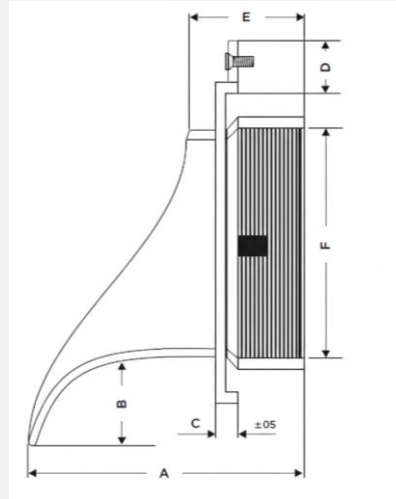

R2599

DOWNSPOUT NOZZLE

PRODUCT SPECIFICATION:

Downspout Nozzle, All nickel bronze body, threaded outlet and decorative face of wall flange and outlet nozzle.

Dimensional Details. All Sizes are in mm

Model	F (Outlet Size)	A	B	C	D	E
R2599-3	84	110	38	11	25	45
R2599-4	110	110	38	11	25	45
R2599-6	160	139	45	12	25	50

Material Details

Item	Material	Option
Body	Nickel Bronze	Brass
Flange	Nickel Bronze	Brass

Outlet Type

Model	Standard	Option	Outlet Size (Inches)
R2599-3	Threaded	Hub	3
R2599-4	Threaded	Hub	4
R2599-6	Threaded	Hub	6