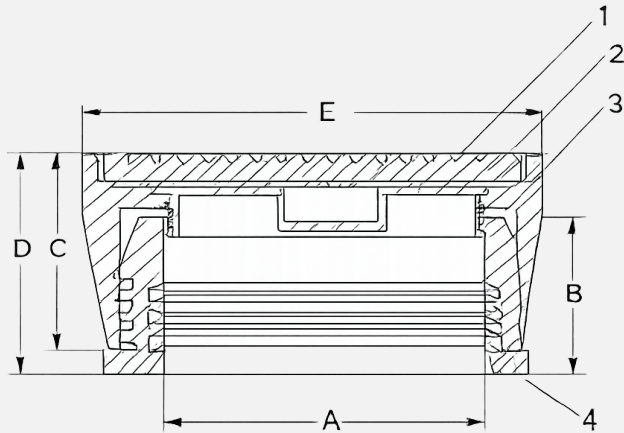

FLOOR CLEANOUT –NON ADJUSTABLE
 MODEL NO: **R4206-CC**

- ✓ **PRODUCT DESCRIPTION:** Epoxy Coated Cast Iron Body Non-Adjustable floor cleanout, with gas and watertight ABS tapered thread plug and Round cast iron light duty top cover.
- ✓ **CRITICAL TO QUALITY (CTQ) DIMENSION :**

DIMENSION	DESCRIPTION	DIMENSION IN INCHES {mm}	
		2	4
A	PIPE SIZE	2 (49)	4 (103)
B	GASKET HEIGHT	1-3/4 (45)	1-3/4 (45)
C	C.I BODY HEIGHT	2-3/8 (60)	2-3/8 (60)
D	C.I BODY HEIGHT WITH GASKET	2-11/16 (68)	2-11/16 (68)
E	C.I BODY OUTER DIAMETER	3-15/16 (100)	5-7/8 (150)
OUTLET TYPE		INSIDE GASKET	

✓ **LIST OF COMPONENTS :**

COMPONENT	DESCRIPTION
1	CAST IRON COVER
2	ABS PLASTIC PLUG
3	CAST IRON BODY
4	NEO LOC GASKET

✓ **PREFIXES :**

- CC – Cast iron non adjustable top*
- NC – Polished Nickel Bronze non adjustable top