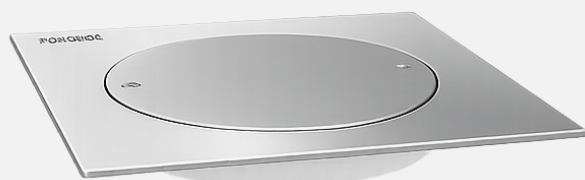

STAINLESS STEEL FLOOR CLEANOUT  
 MODEL NO: **RS-FC150S**

- ✓ **PRODUCT DESCRIPTION:** Stainless Steel 304 Floor Cleanout, Square top with locked cover top fitted with gasket.
- ✓ **CRITICAL TO QUALITY (CTQ) DIMENSION :**

Model	Nominal Size (A)	E (Outlet Size)	B	C	D
RS-FC150S-4	150 × 150	102	114	111	18
RS-FC150S-3	150 × 150	75	114	111	18

✓ **LIST OF COMPONENTS :**

Item	Material (Standard)	Material (Option)
Body	SS304	SS316
Cover Top	SS304	SS316
Gasket	Rubber	
Screw	SS304	—
<b>Finish Type</b>	Matt	Mirror