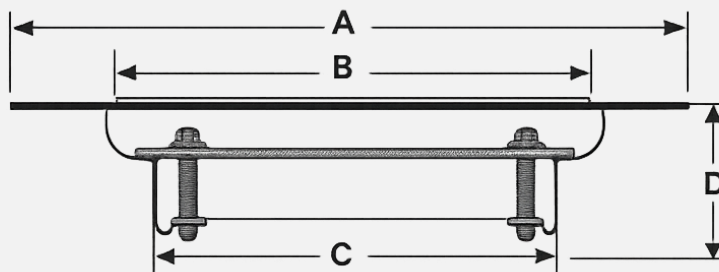

STAINLESS STEEL FLOOR CLEANOUT  
 MODEL NO: **RS-FC150S**

- ✓ **PRODUCT DESCRIPTION:** Stainless Steel 304 Floor Cleanout, Square top with locked cover top fitted with gasket.
- ✓ **CRITICAL TO QUALITY (CTQ) DIMENSION :**

Model	Nominal Size (A)	E (Outlet Size)	B	C	D
RS-FC150S-4	150 × 150	102	114	111	18
RS-FC150S-3	150 × 150	75	114	111	18

✓ **LIST OF COMPONENTS :**

Item	Material (Standard)	Material (Option)
Body	SS304	SS316
Cover Top	SS304	SS316
Gasket	Rubber	
Screw	SS304	—
<b>Finish Type</b>	Matt	Mirror