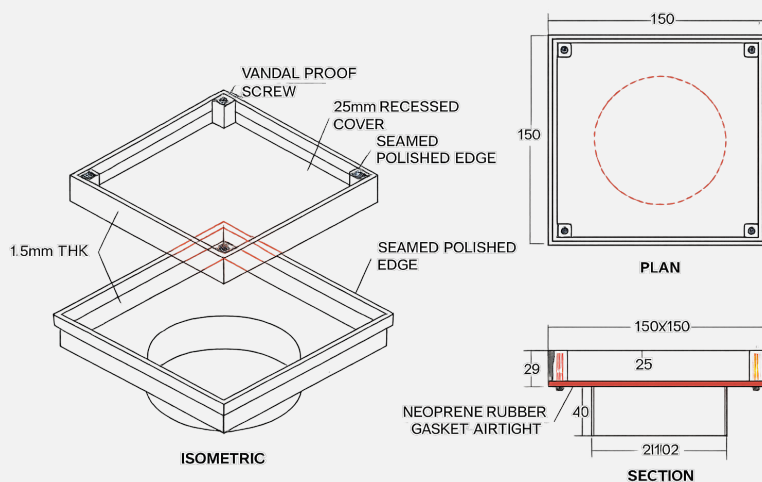

STAINLESS STEEL RECESSED TYPE FLOOR CLEANOUT

MODEL NO: **RS-FCOR**

PRODUCT DESCRIPTION: 150 mm square floor cleanout with bottom outlet, Stainless Steel top (recessed) locked cover with neoprene gasket.

✓ **CRITICAL TO QUALITY (CTQ) DIMENSION :**

Model	Nominal Size (AXB)	E (Outlet Size)
RS-FCOR-4	150 × 150	102
RS-FCOR-3	150 × 150	75

✓ **LIST OF COMPONENTS:**
Material: Stainless Steel SS 304 Grade
Optional: Stainless Steel SS 316 Grade
Thickness: 1.5mm