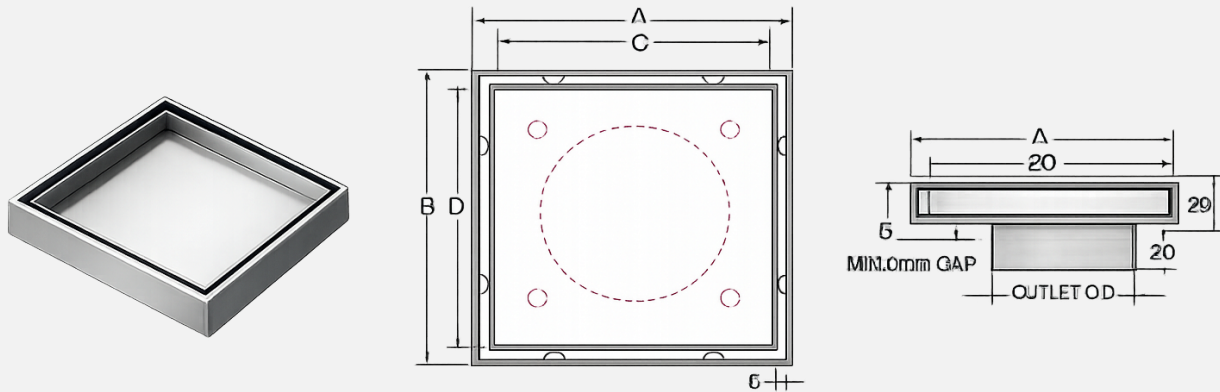

STAINLESS STEEL RECESSED TYPE FLOOR DRAIN

MODEL NO: **RS-FDSR**

**PRODUCT DESCRIPTION: 150 mm square floor drain with bottom outlet, Stainless Steel top (recessed) cover and body, light duty.**

✓ **CRITICAL TO QUALITY (CTQ) DIMENSION :**

Model	Nominal Size (AXB)	E (Outlet Size)	CXD
RS-FDSR-4	150 × 150	102	126 X 126
RS- FDSR -3	150 × 150	75	126 X 126

✓ **LIST OF COMPONENTS:**

**Material: Stainless Steel SS 304 Grade**

**Optional: Stainless Steel SS 316 Grade**

**Thickness: 1.5mm**