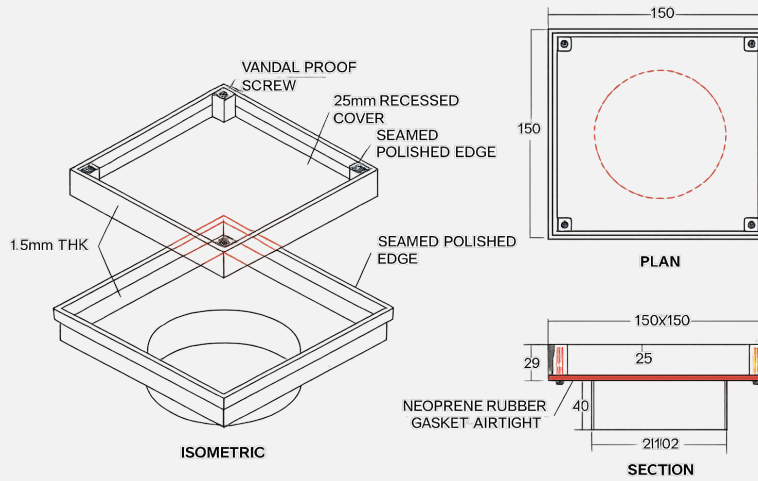

STAINLESS STEEL RECESSED TYPE FLOOR CLEANOUT
MODEL NO: **RS-FCOR**

PRODUCT DESCRIPTION: 150 mm square floor cleanout with bottom outlet, Stainless Steel top (recessed) locked cover with neoprene gasket.

✓ **CRITICAL TO QUALITY (CTQ) DIMENSION :**

Model	Nominal Size (AXB)	E (Outlet Size)
RS-FCOR-4	150 × 150	102
RS-FCOR-3	150 × 150	75

- ✓ **LIST OF COMPONENTS:**
Material: Stainless Steel SS 304 Grade
Optional: Stainless Steel SS 316 Grade
Thickness: 1.5mm