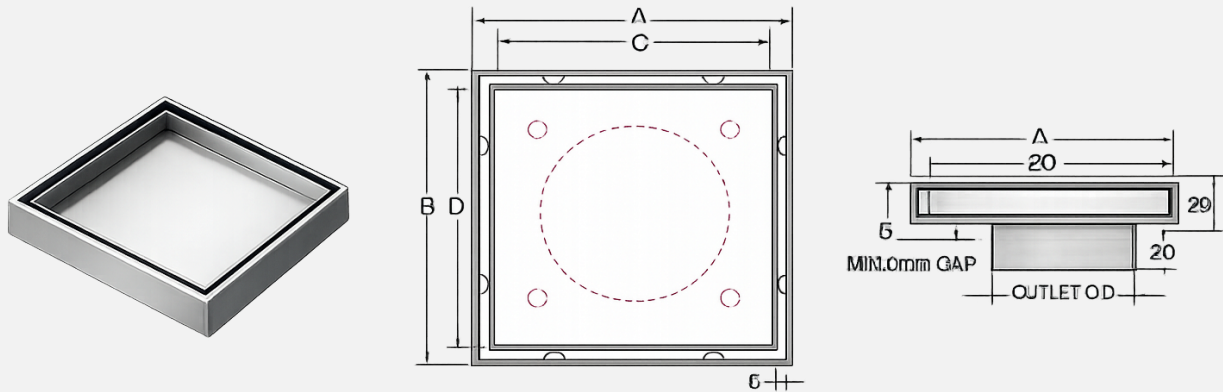

STAINLESS STEEL RECESSED TYPE FLOOR DRAIN
MODEL NO: **RS-FDSR**

PRODUCT DESCRIPTION: 150 mm square floor drain with bottom outlet, Stainless Steel top (recessed) cover and body, light duty.

✓ **CRITICAL TO QUALITY (CTQ) DIMENSION :**

Model	Nominal Size (AXB)	E (Outlet Size)	CXD
RS-FDSR-4	150 × 150	102	126 X 126
RS- FDSR -3	150 × 150	75	126 X 126

✓ **LIST OF COMPONENTS:**

Material: Stainless Steel SS 304 Grade

Optional: Stainless Steel SS 316 Grade

Thickness: 1.5mm