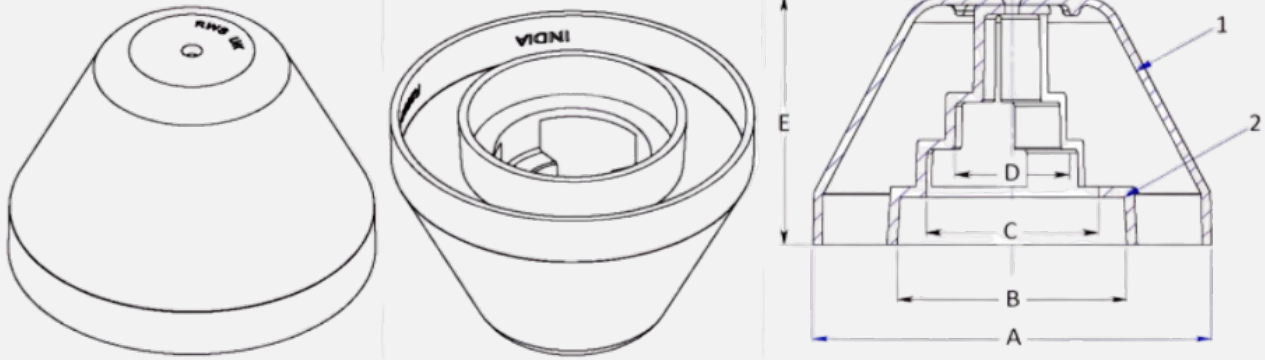

ROOF VENT CAP
MODEL NO: R2590-CI

✓ **PRODUCT DESCRIPTION:** Vandal Proof Vent Cap. Epoxy Coated Cast Iron Body with Hood.

✓ **CRITICAL TO QUALITY (CTQ) DIMENSION :**

DIMENSION	DESCRIPTION	DIMENSION IN INCHES {mm}
A	OUTER DIAMETER	6-15/16 (176.3)
B	OUTLET SIZE	4 (101.6)
C	OUTLET SIZE	3 (76.2)
D	OUTLET SIZE	2 (50.8)
E	C.I BODY HEIGHT	4-9/16 (115.9)
OUTLET TYPE		HUB

✓ **LIST OF COMPONENTS :**

COMPONENT	DESCRIPTION
1	CAST IRON OUTER BODY
2	CAST IRON HOOD
3	SS304 CSK ALLEN M/C-M5 x 12mm
4	SS304 CSK PHILIPS M/C-M5 x 16mm