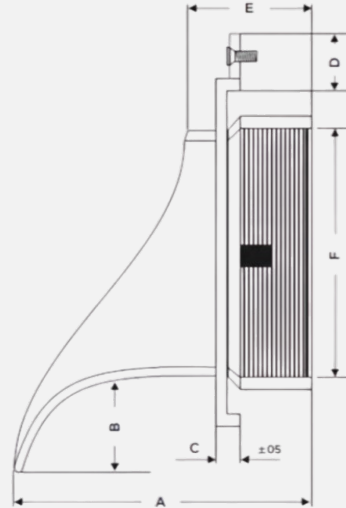

R2599

DOWNSPOUT NOZZLE

PRODUCT SPECIFICATION:

Downspout Nozzle, All nickel bronze body, threaded outlet and decorative face of wall flange and outlet nozzle.

Dimensional Details. All Sizes are in mm

Model	F (Outlet Size)	A	B	C	D	E
R2599-3	84	110	38	11	25	45
R2599-4	110	110	38	11	25	45
R2599-6	160	139	45	12	25	50

Material Details

Item	Material	Option
Body	Nickel Bronze	Brass
Flange	Nickel Bronze	Brass

Outlet Type

Model	Standard	Option	Outlet Size (Inches)
R2599-3	Threaded	Hub	3
R2599-4	Threaded	Hub	4
R2599-6	Threaded	Hub	6