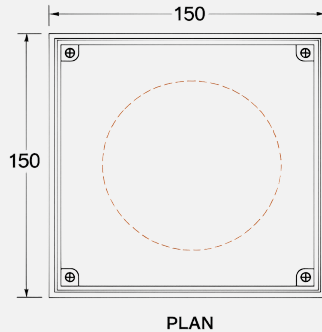

STAINLESS STEEL RECESSED TYPE FLOOR CLEANOUT
MODEL NO: **RS-FCOR**

PRODUCT DESCRIPTION: 150 mm square floor cleanout with bottom outlet, Stainless Steel top (recessed) locked cover with neoprene gasket.

✓ **CRITICAL TO QUALITY (CTQ) DIMENSION :**

Model	Nominal Size (AXB)	E (Outlet Size)
RS-FCOR-4	150 × 150	102
RS-FCOR-3	150 × 150	75

✓ **LIST OF COMPONENTS:**

Material: Stainless Steel SS 304 Grade

Optional: Stainless Steel SS 316 Grade

Thickness: 1.5mm