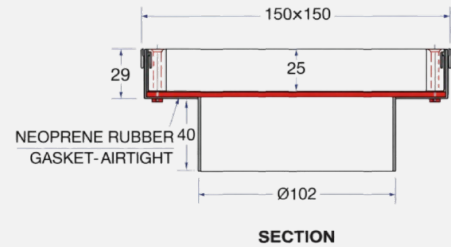

STAINLESS STEEL RECESSED TYPE FLOOR CLEANOUT
MODEL NO: **RS-FCOR**

PRODUCT DESCRIPTION: 150 mm square floor cleanout with bottom outlet, Stainless Steel top (recessed) locked cover with neoprene gasket.

✓ **CRITICAL TO QUALITY (CTQ) DIMENSION :**

Model	Nominal Size (AXB)	E (Outlet Size)
RS-FCOR-4	150 × 150	102
RS-FCOR-3	150 × 150	75

✓ **LIST OF COMPONENTS:**

Material: Stainless Steel SS 304 Grade

Optional: Stainless Steel SS 316 Grade

Thickness: 1.5mm